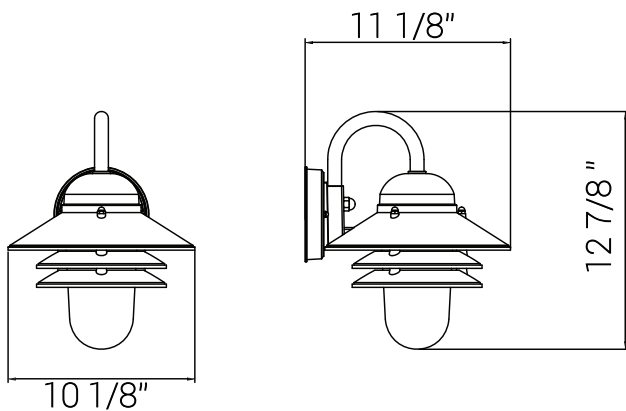

41367-SU

sunlite

DOD/NC/WH/CL/MED

Nautical Style Outdoor Wall Fixture, Medium Base Socket (E26), Weatherproof Polycarbonate, Prismatic Acrylic Lens, Made in the USA, UL Listed, White Finish

Project: _____
Type: _____
Catalog #: _____
Date: _____
Comments: _____